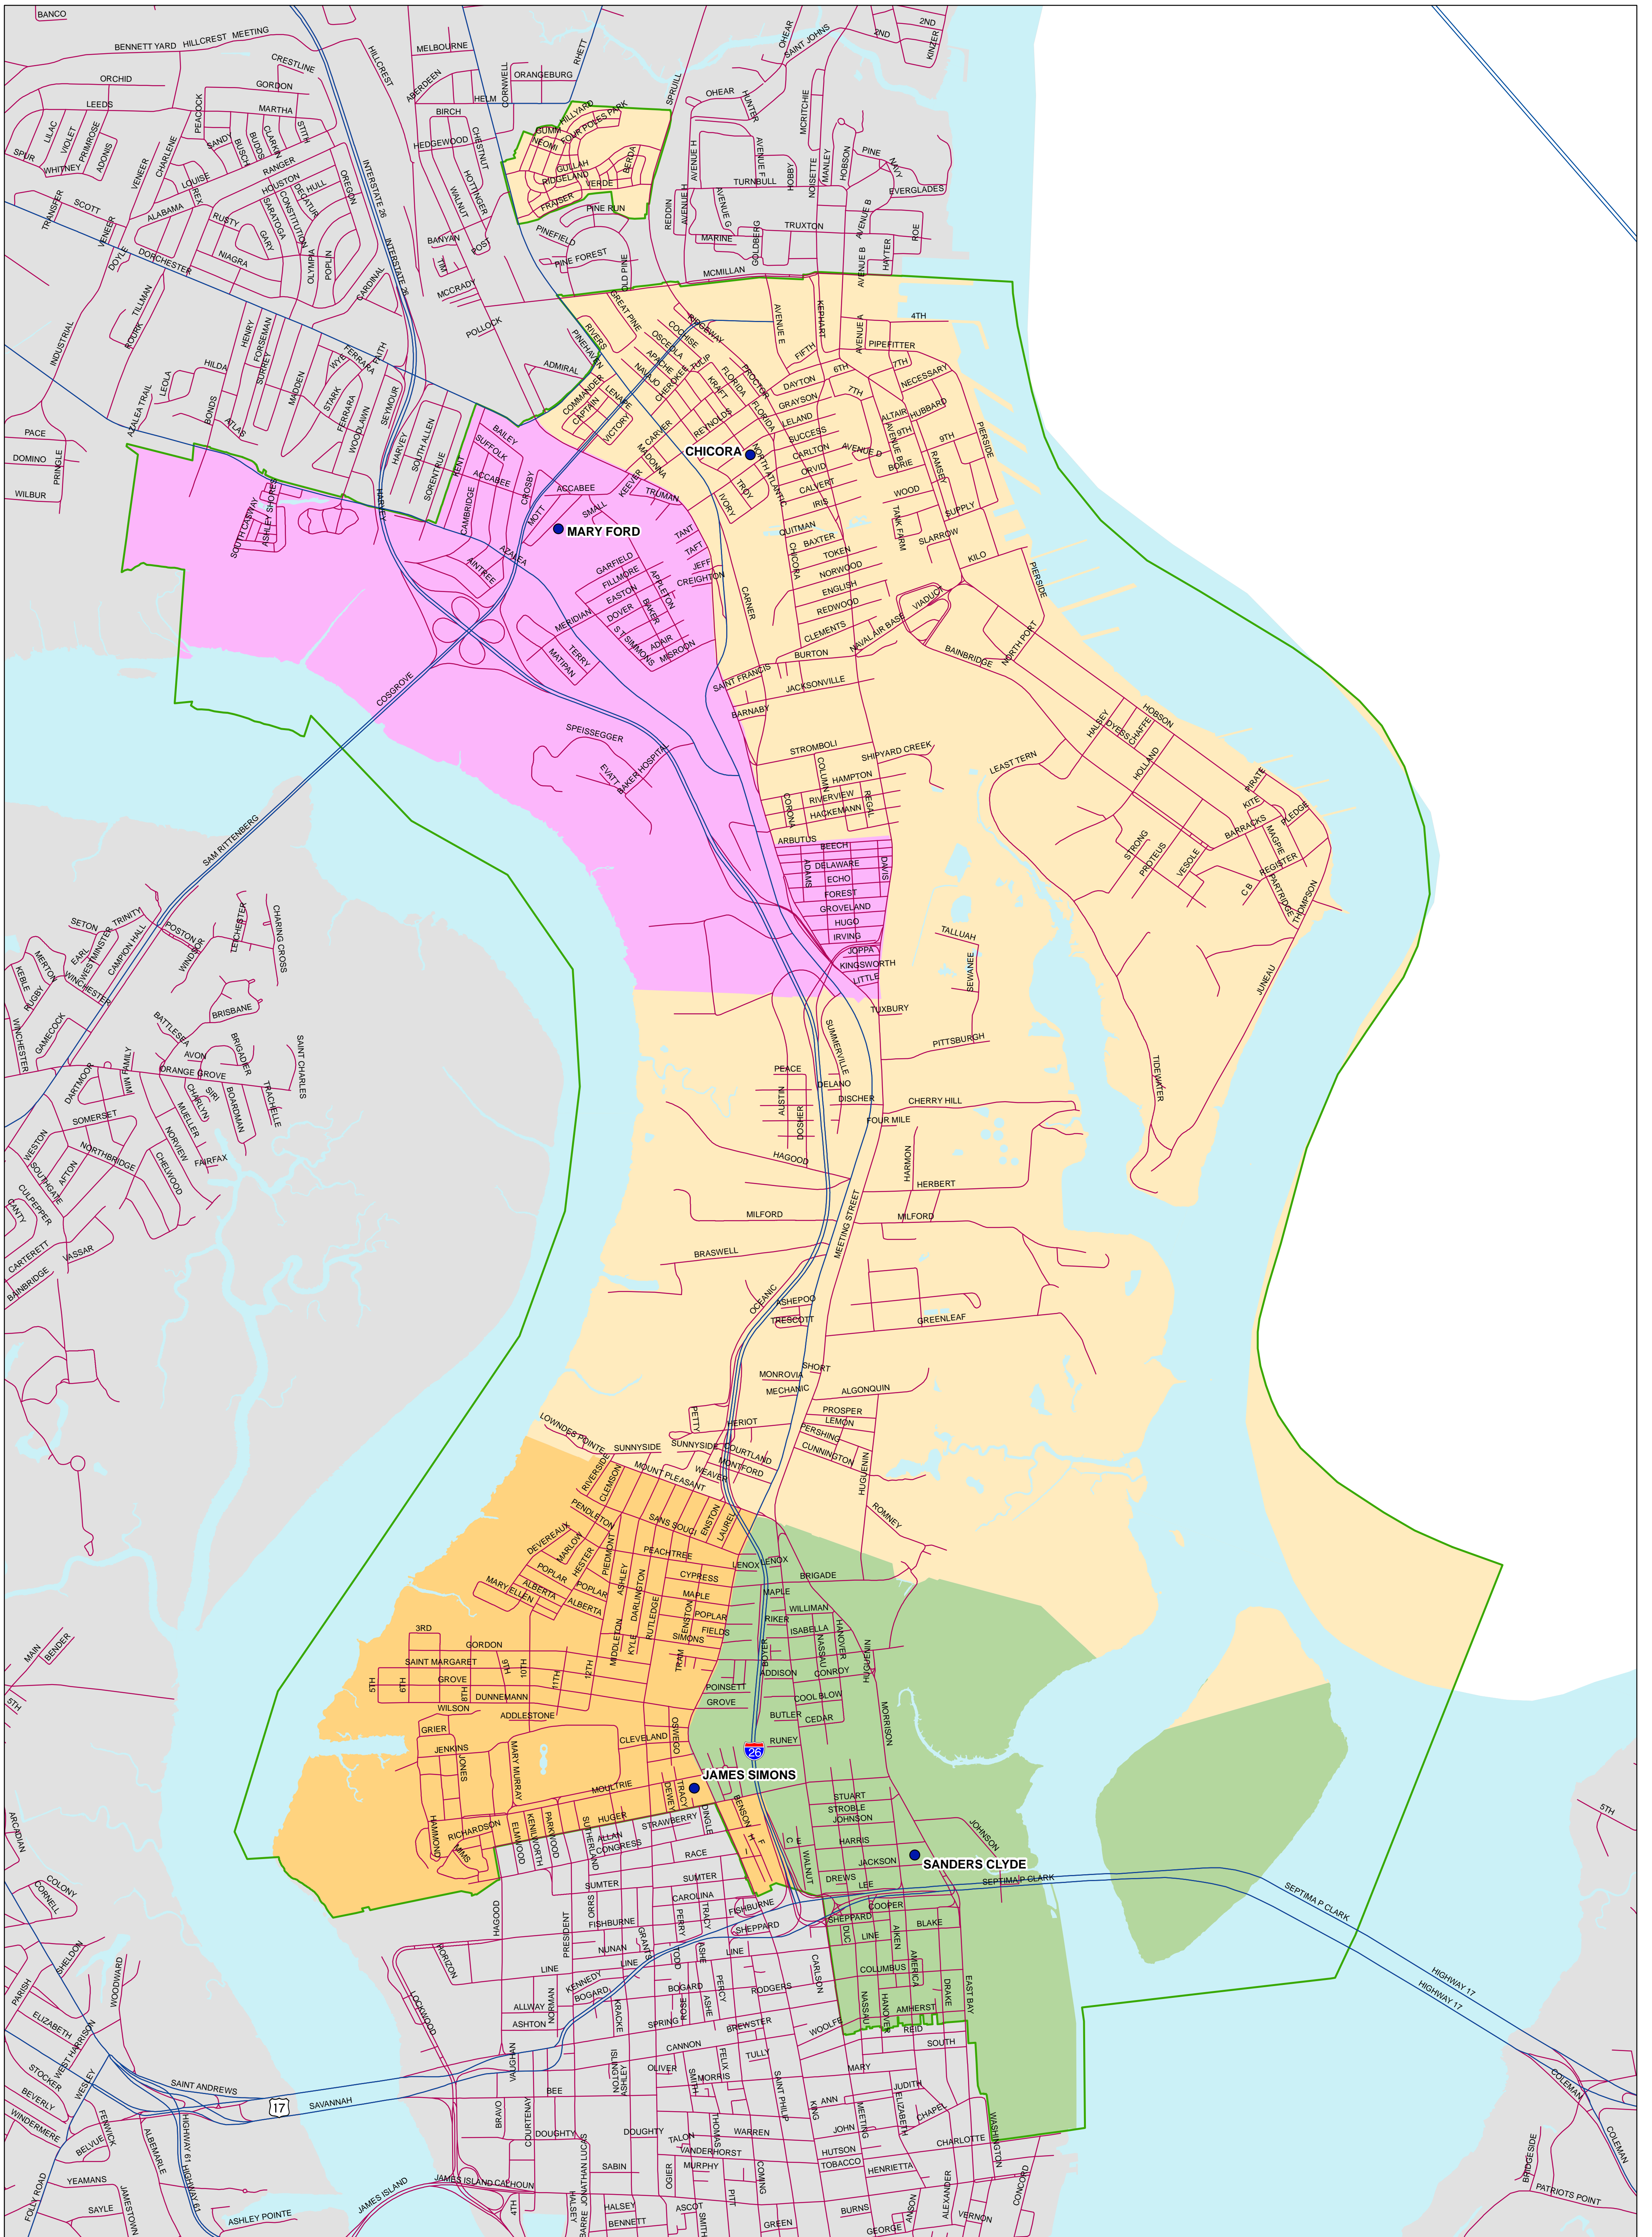

CHARLESTON PROMISE NEIGHBORHOOD

MAP DEPICTS THE FOUR ELEMENTARY SCHOOLS WITHIN THE CHARLESTON PROMISE NEIGHBORHOOD PROJECT.

ATTENDANCE ZONES PROVIDED BY CHARLESTON COUNTY SCHOOL DISTRICT

ELEMENTARY SCHOOL ATTENDANCE ZONES

- Chicora ES
- Ford ES
- Sanders-Clyde ES
- Simons ES

CHARLESTON COUNTY ELEMENTARY SCHOOLS

CHARLESTON NEIGHBORHOOD PROMISE BOUNDARY